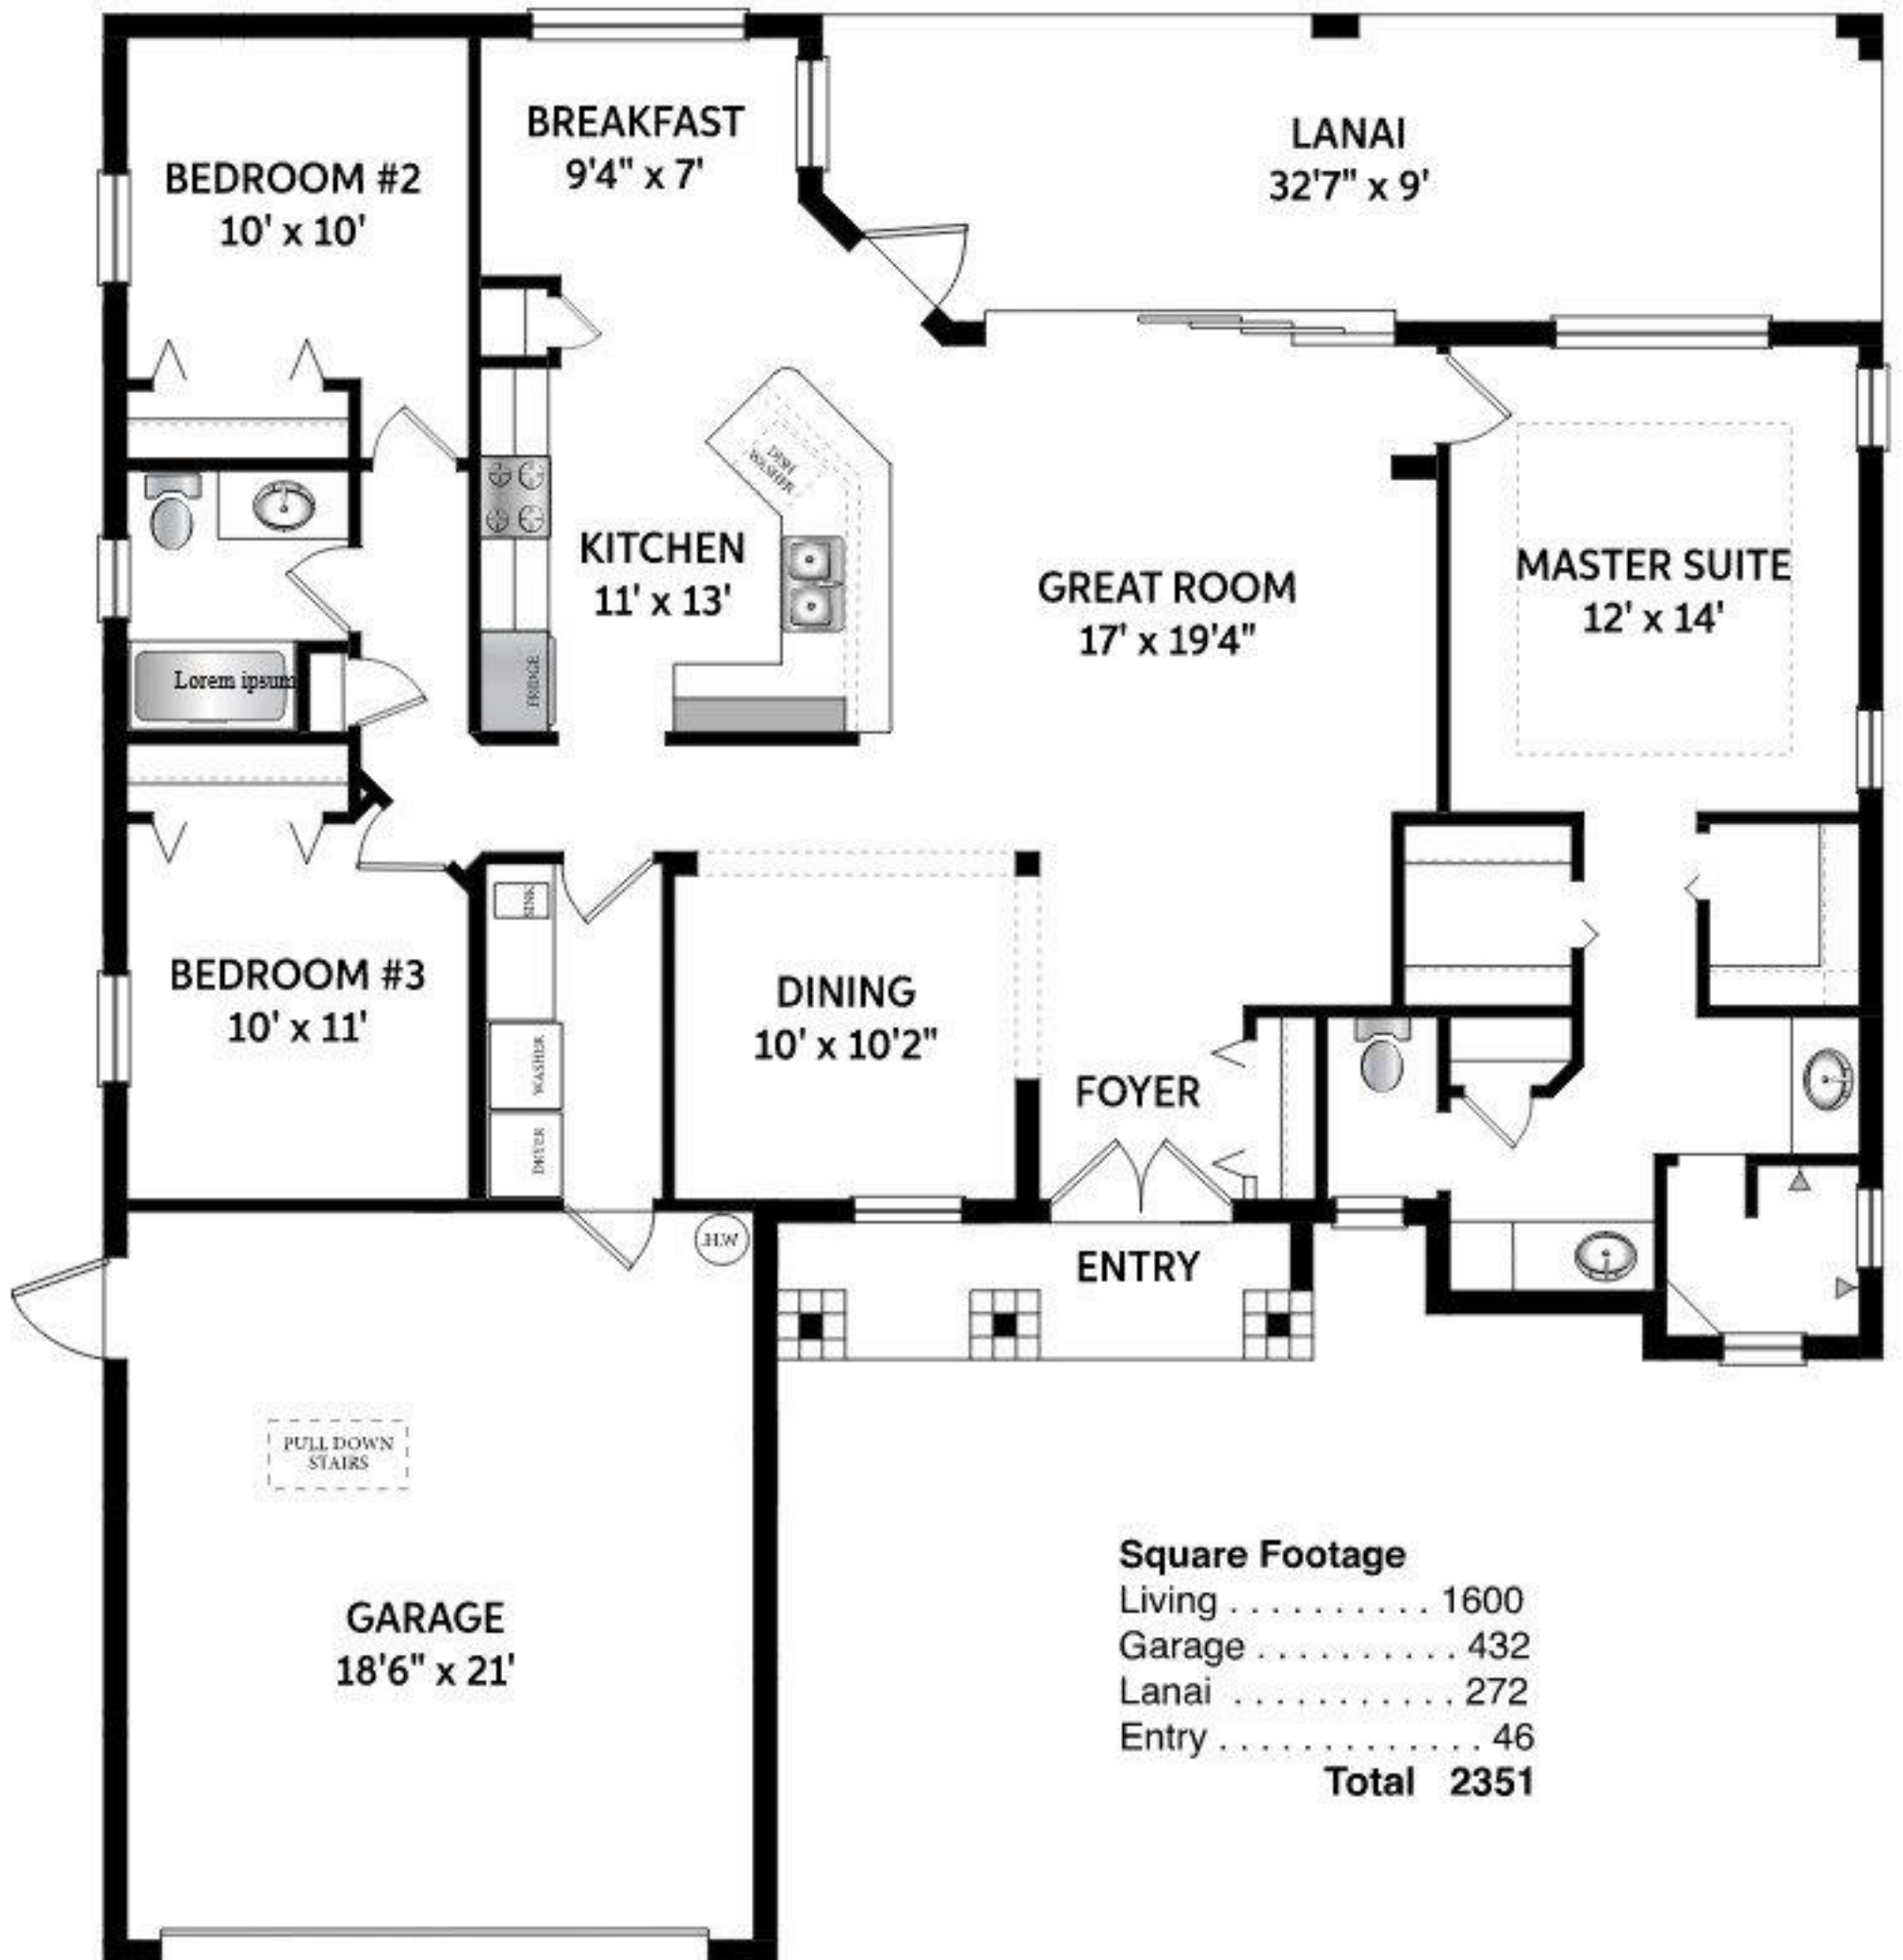

Savannah

Square Footage

Living	1600
Garage	432
Lanai	272
Entry	46
Total	2351